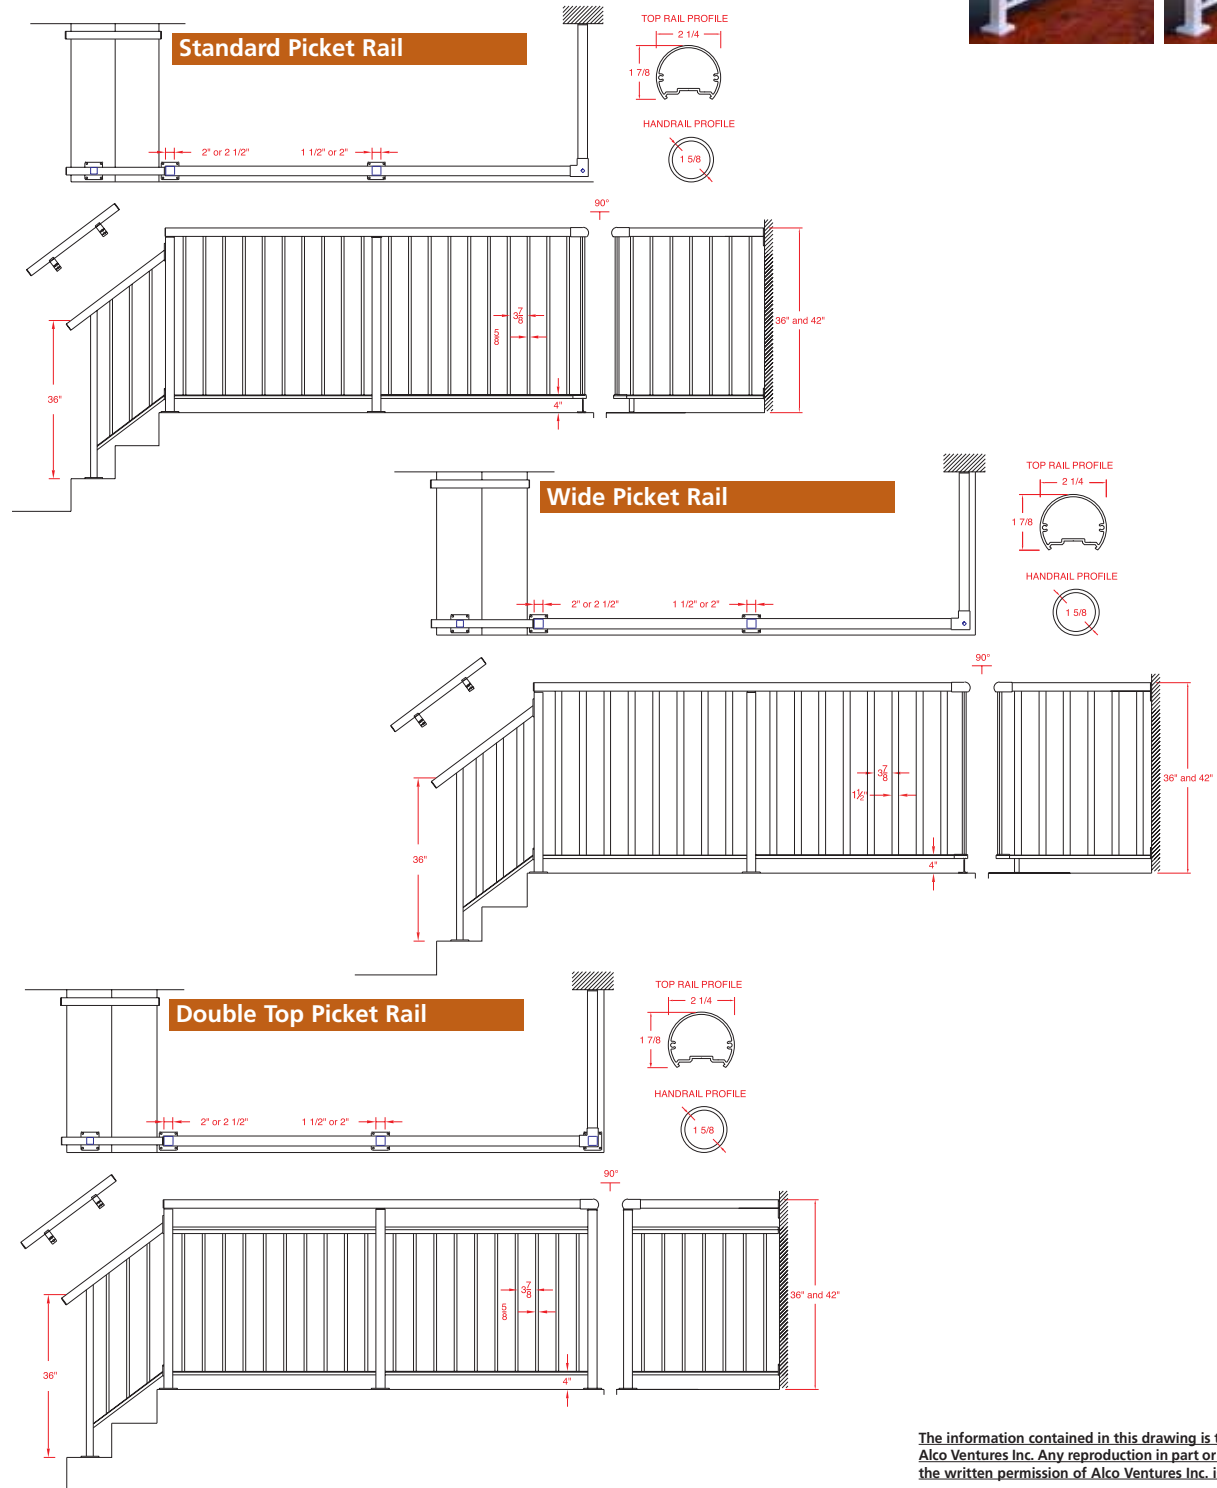

## Round Top Picket

Vista's Round Top Picket Railing System provides a contemporary clean look - a popular choice for both single and multifamily residential buildings. By varying colours, picket styles and height, this system is flexible enough to enhance any architectural style.